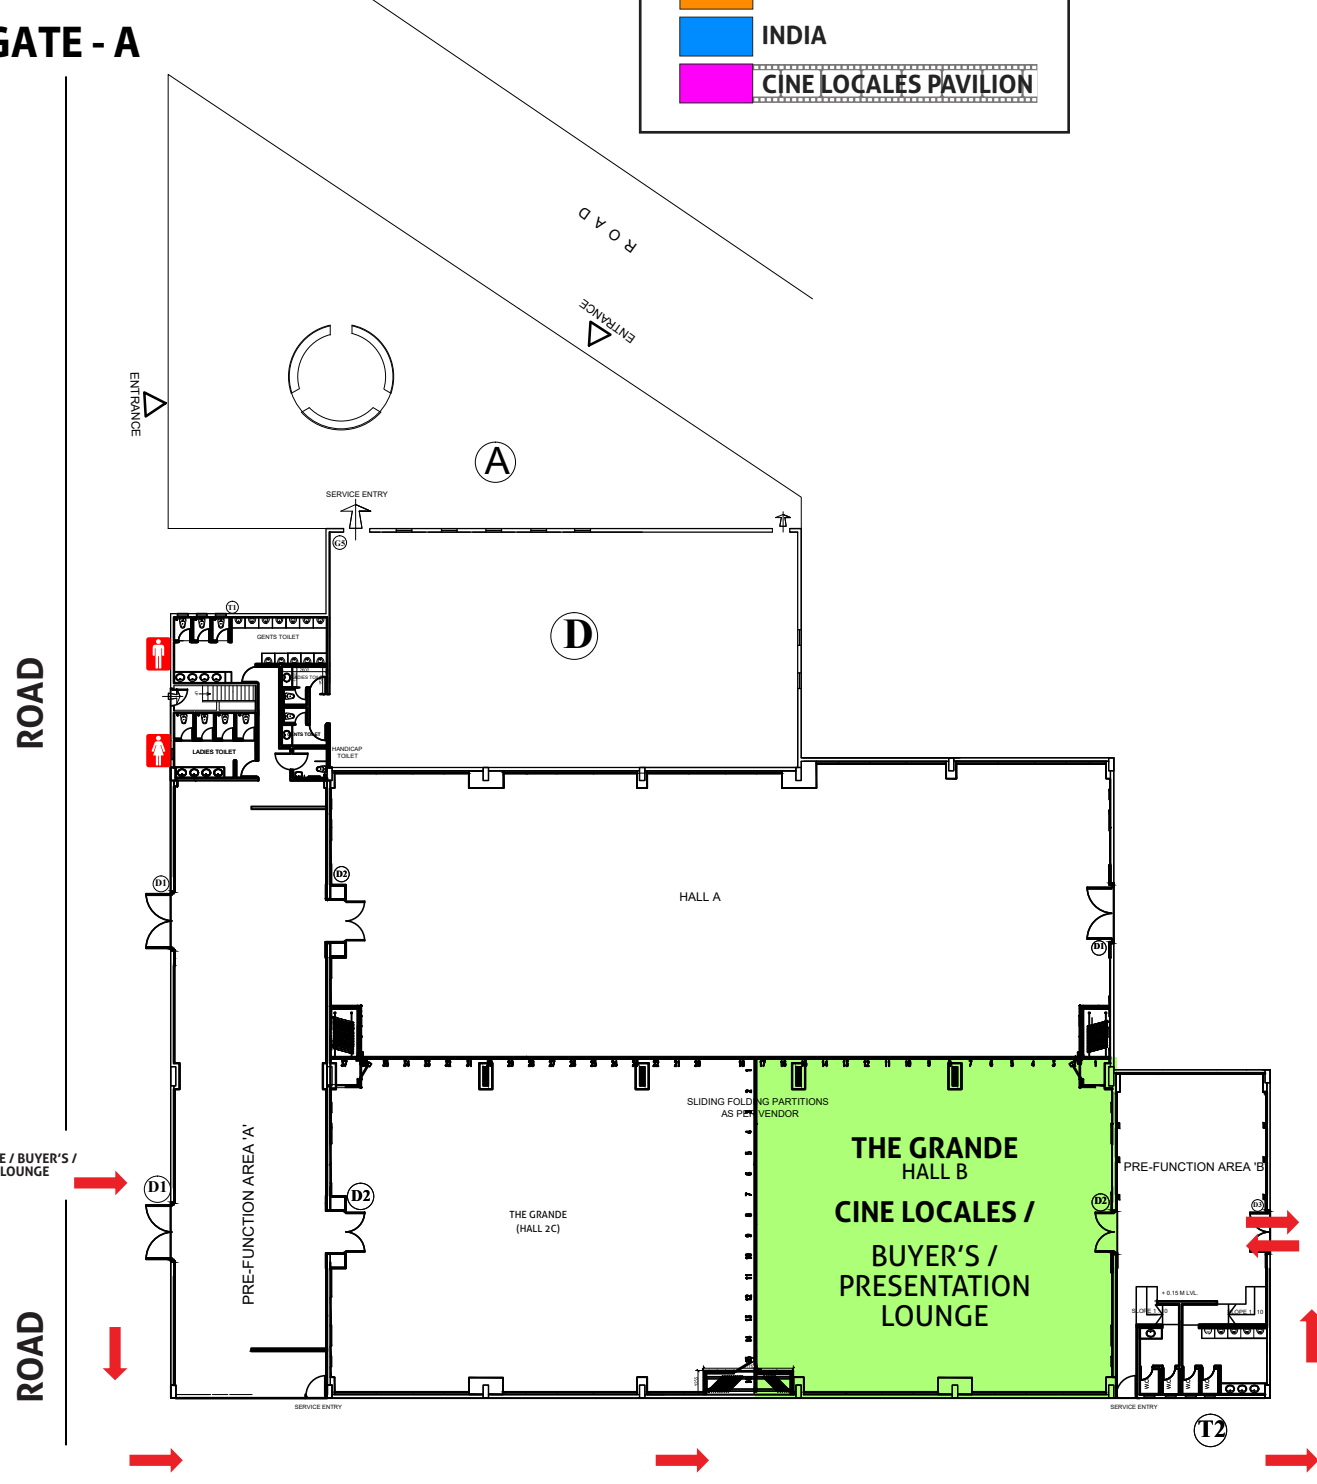

23, 24, 25 JANUARY 2019  
BOMBAY EXHIBITION CENTRE (HALL 1), MUMBAI  
EXHIBITION FLOOR PLAN

- ZONE**
- EUROPE
  - ASIA
  - MIDDLE EAST
  - GLOBAL VILLAGE
  - AFRICA
  - CRUISE CORNER
  - HOTEL HUB
  - INDIA
  - CINE LOCALES PAVILION

\* Fairfest Media Limited reserves right to amend the exhibition floor plan & is not responsible for any change due to unforeseen circumstances.

PILLAR WITH POWER BOARDS : 1.10 M X 1.10 M